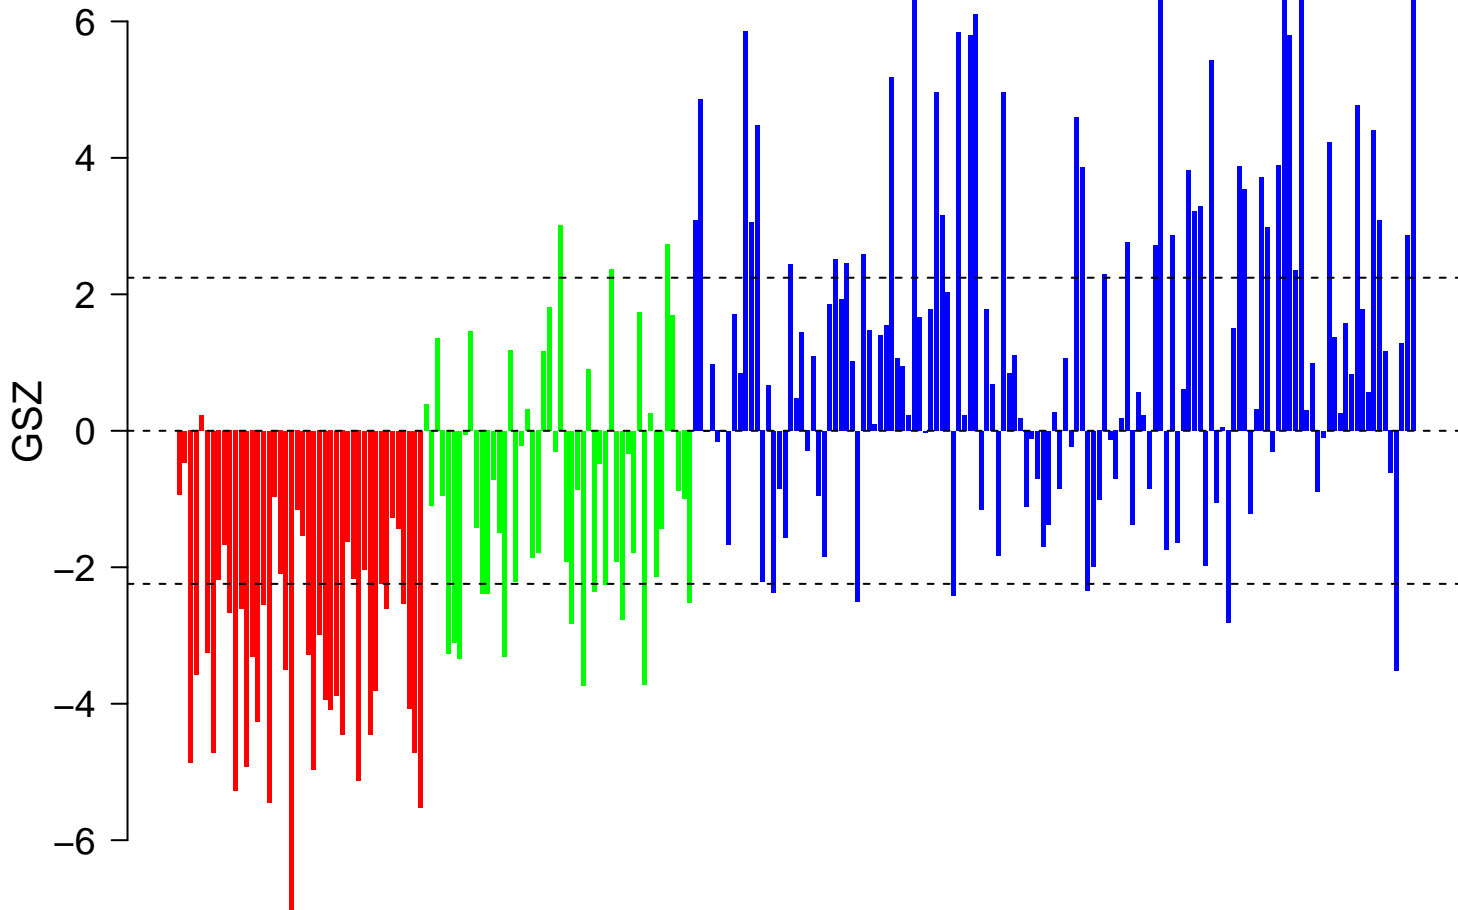

PRAMOONJAGO_SOX4_TARGETS_UP

■ on
■ -
□ off

PRAMOONJAGO_SOX4_TARGETS_UP